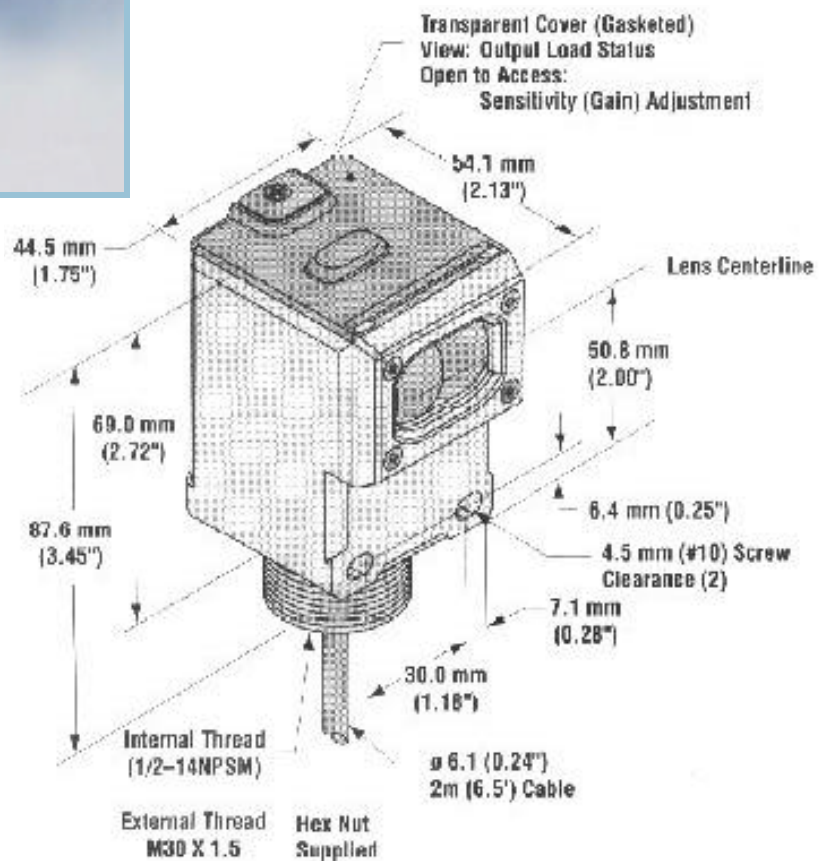

Link Controls Ltd.

Stuart Road, Manor Park, Runcorn, WA7 1TS
Tel: +44(0)1928 579050 Fax: +44(0)1928 579259
www.link-controls.co.uk sales@link-controls.co.uk

Exi Safety Beam - Hazardous Area Equipment

ITEM DESCRIPTION	STOCK CODE
* Exi SAFETY BEAM	33-0995

Exi Safety Beam Dimensions

Special Features

- * IP 67 Environment Protection
- * Designed in Accordance with DIN 19234
- * Adjustable Sensitivity Setting
- * Sensing Reflector Included
- * Intrinsically Safe - EEx ia IIC T6
- * For use with multifunction Exd panel only